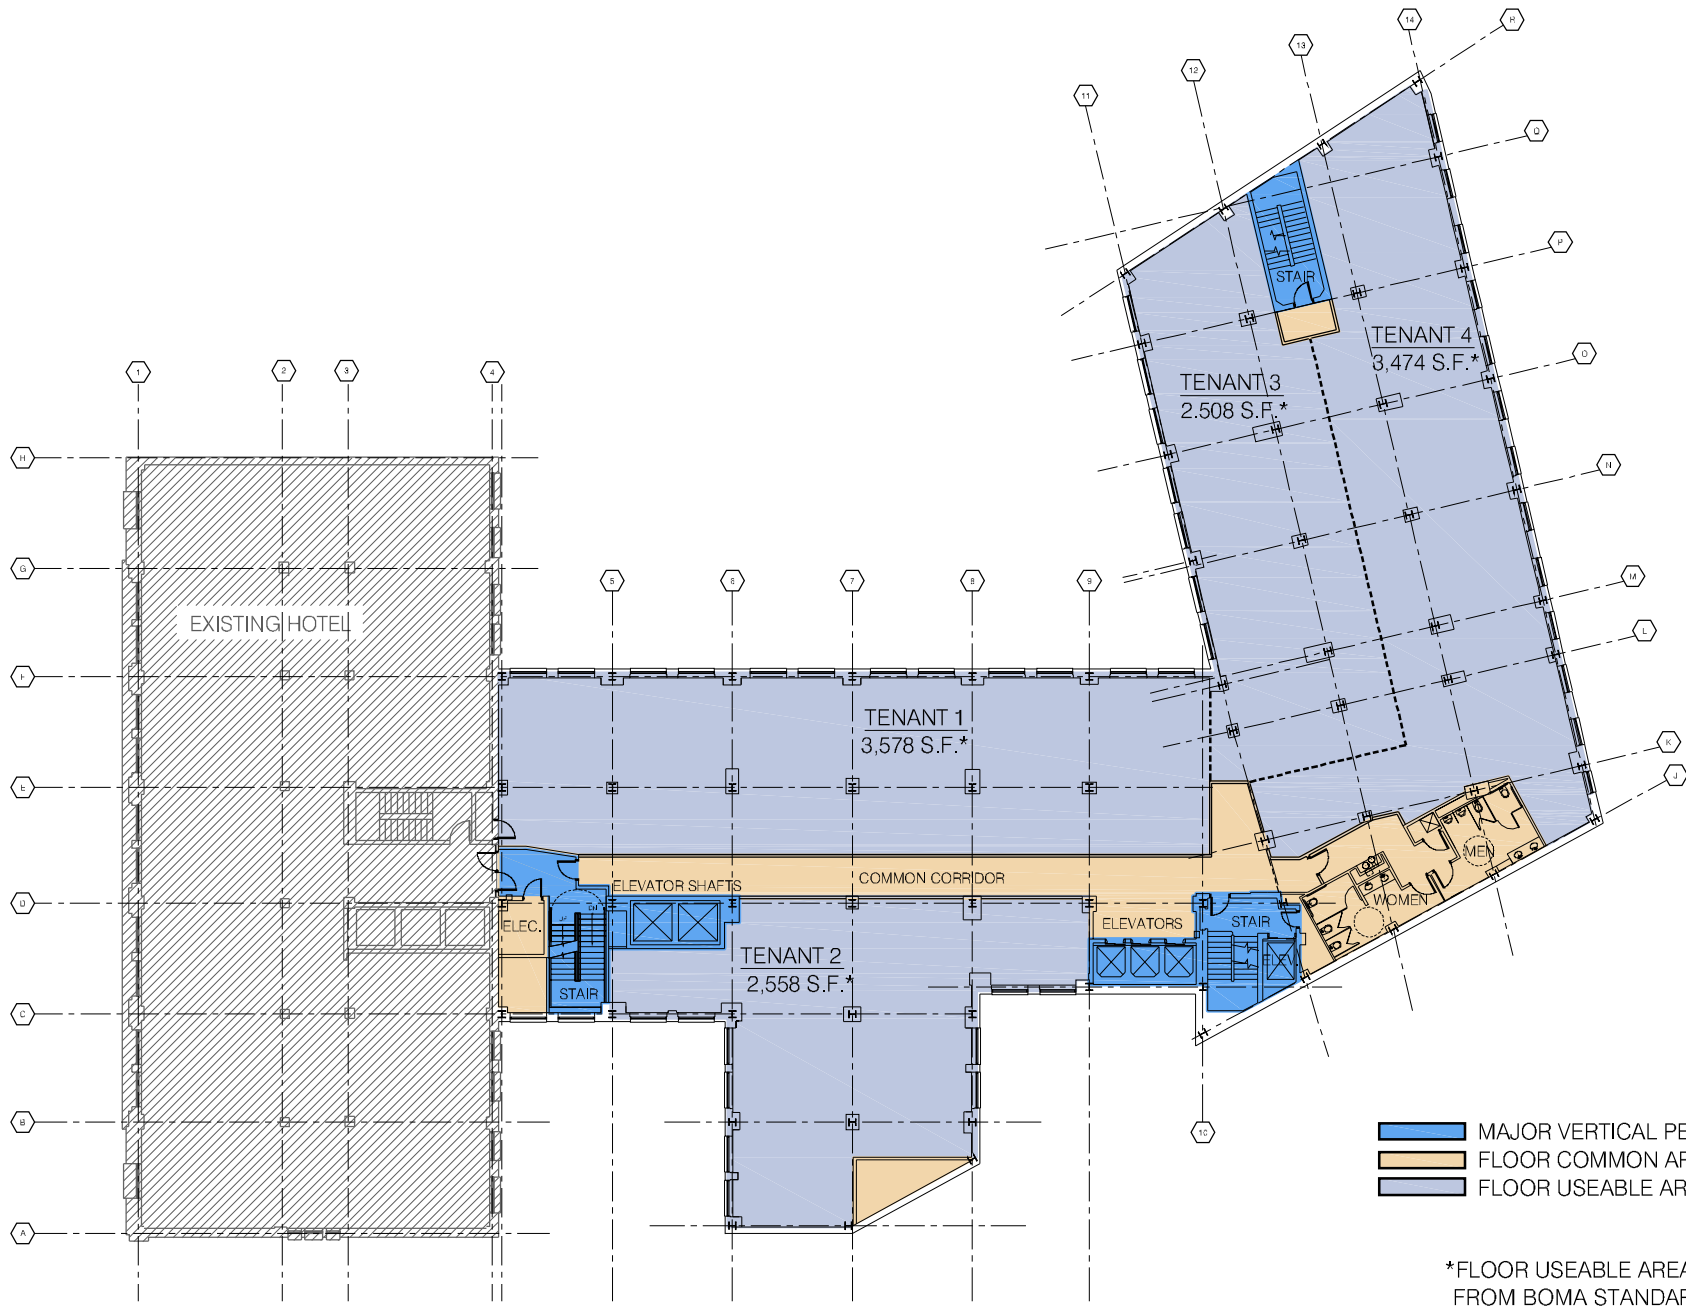

**629 Euclid Ave.**  
Cleveland, OH

**Single Tenant Floor Plan • Floors 2-10**

**FORUM** Architectural Services, LLC

January 21, 2010

copyright 2010

**629 Euclid Ave.**  
Cleveland, OH

**Multi-Tenant Floor Plan • Floors 2-10**

**FORUM** Architectural Services, LLC

January 21, 2010

copyright 2010

**629 Euclid Ave.**  
Cleveland, OH

**Multi-Tenant Floor Plan • Floors 2-10**

**FORUM** Architectural Services, LLC

January 21, 2010

copyright 2010