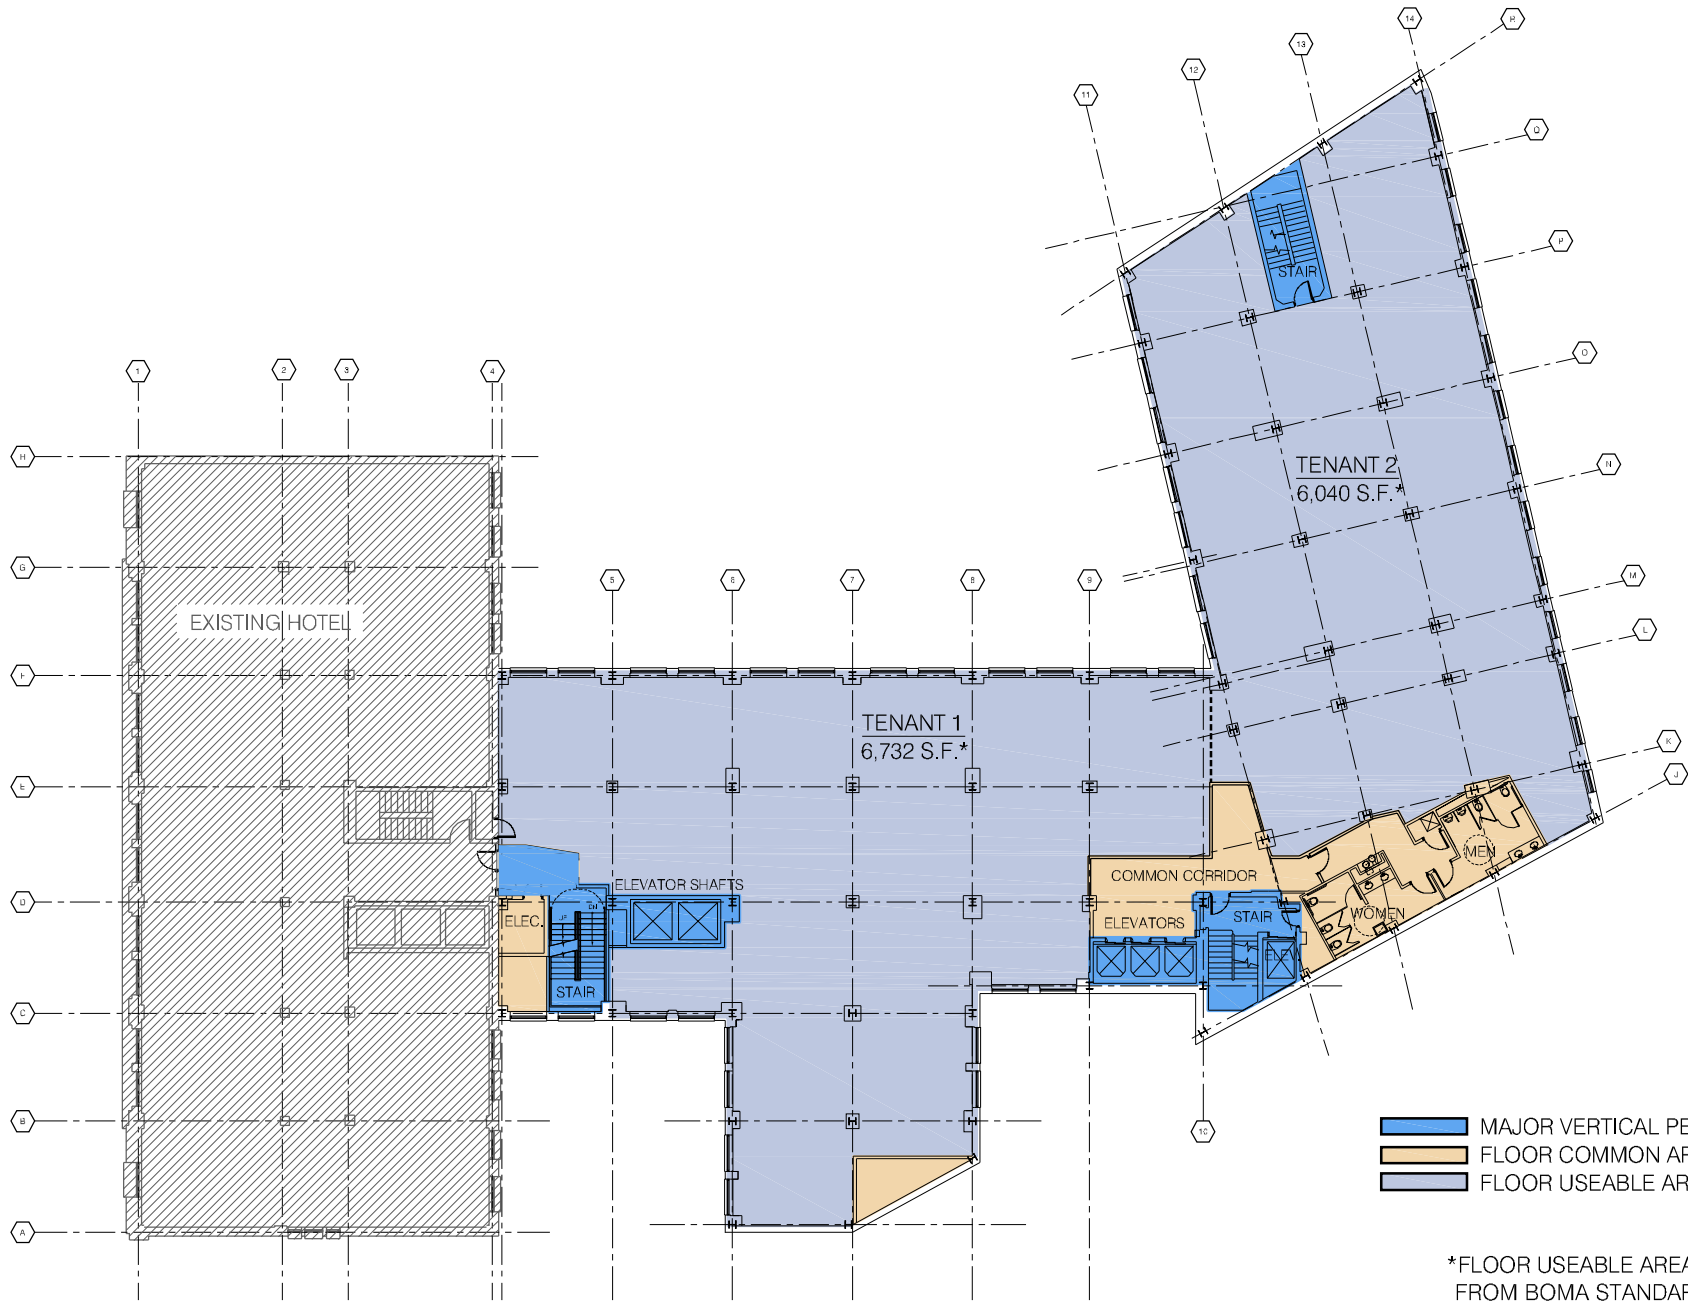

**629 Euclid Ave.**  
Cleveland, OH

**Single Tenant Floor Plan • Floors 2-10**

**FORUM** Architectural Services, LLC

January 21, 2010

copyright 2010

**629 Euclid Ave.**  
Cleveland, OH

**Multi-Tenant Floor Plan • Floors 2-10**

**FORUM** Architectural Services, LLC

January 21, 2010

copyright 2010

**629 Euclid Ave.**  
Cleveland, OH

**Multi-Tenant Floor Plan • Floors 2-10**

**FORUM** Architectural Services, LLC

January 21, 2010

copyright 2010