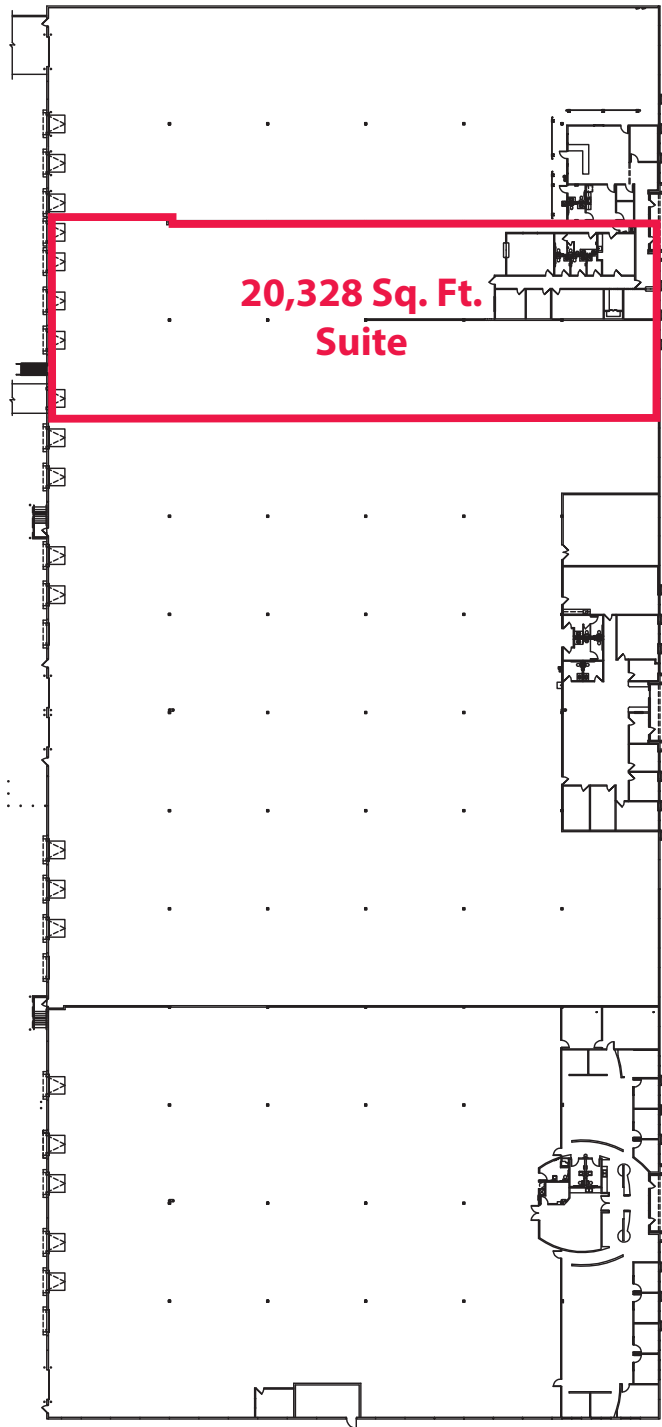

### Highlights

- Available Space:** 20,328 SF
- Lease Rate:** \$5.50/SF NNN
- Ceiling Height:** 28' Clear
- Sprinkler System:** ESFR
- Loading:** 4 Exterior Docks  
1 Drive-in Door
- Lighting:** High-efficiency T-5
- Car Parking:** Ample
- Truck Courts:** Concrete Truck Courts
- Electrical:** 200 amp, 277/480 volt
- Dimensions:** 80' x 250'

## Site Plan